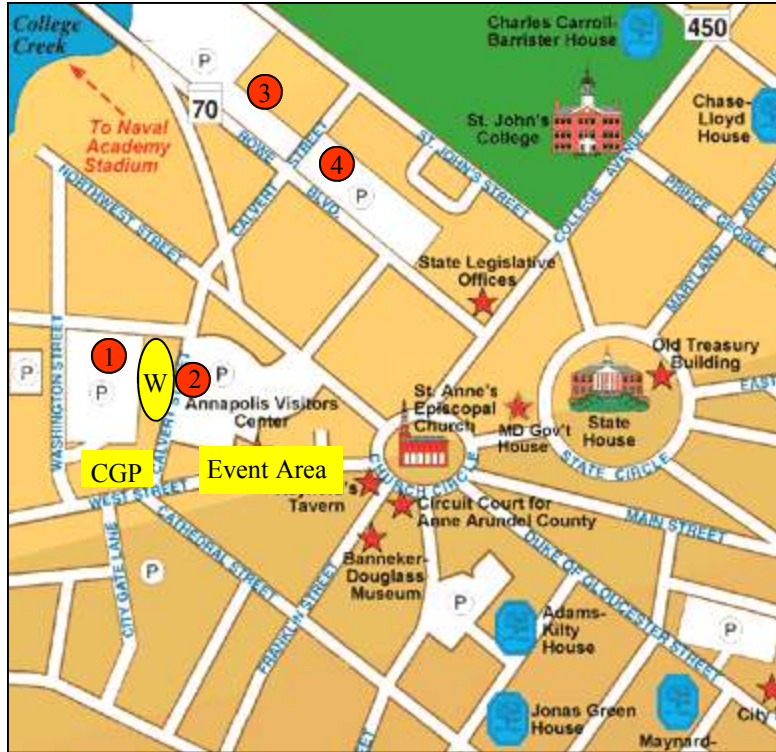

VENDOR PARKING

EXHIBIT AREAS IN YELLOW

DIRECTIONS TO PARKING

- Leave event area at Church Circle
 - Turn right on Church Circle
- Take first right on to Franklin Street
- At light, turn right on to Cathedral:

Parking 1	Parking 2	Parking 3 & 4
turn left on West turn right on Washington Lot on right	Go straight on Calvert Lot is on Right	at Light go straight at 2nd light go straight Parking on either Side in buildings
Fee	Fee—varies	Free

From Whitmore Exhibit Area:

Turn right on West St. Turn right on Washington Lot on right	Right across from Load in area on Calvert	Flip around go west on Calvert 2nd light straight Parking both sides
--	---	---